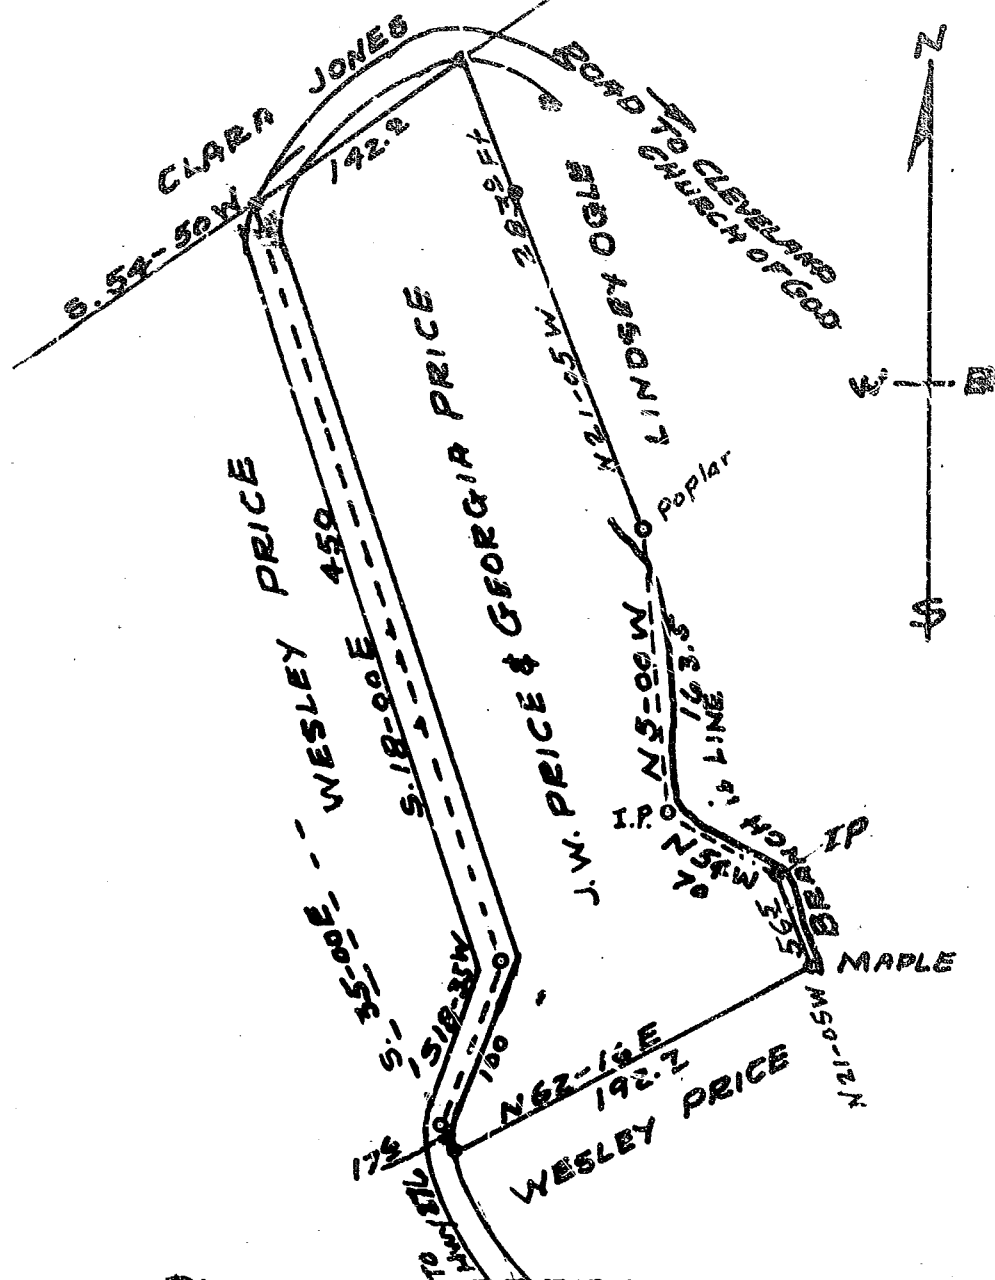

AREA 19.1 ACRES

PLAT OF PROPERTY OF
 J. W. PRICE AND GEORGIA PRICE
 CLEVELAND TWP. GREENVILLE CO
 SOUTH CAROLINA

SURVEYOR
 Terry L. Ditt
 Roy C. E. & L. S. No 102

DEC 4 1964
 16140

Recorded December 4, 1964 at 12:28 P. M.

FILED
 GREENVILLE CO. S. C.
 DEC 4 12 28 PM 1964

OLLIE FASHWORTH
 R. M. C.

#10 Picture of W. Price
 Starr Route
 Cleveland, S. C.

TEN